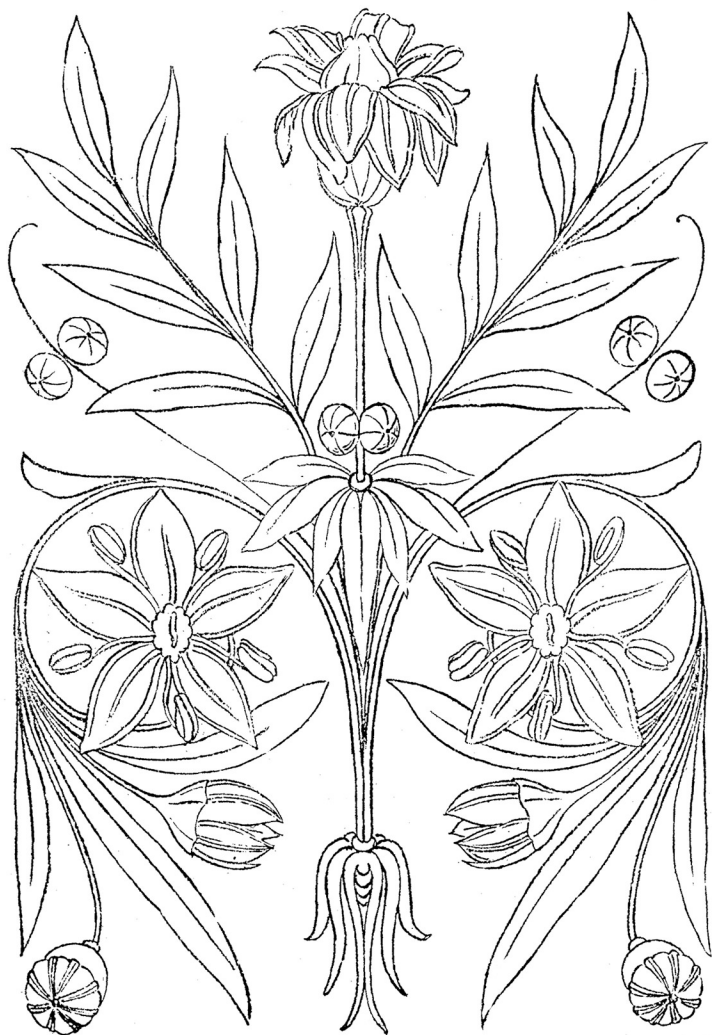

ORNAMENT BASED ON THE PLANT FORM OF AUSTRALIA.

Mild leaves. Brighton.

Designed by S. H. Roberts
MELBOURNE.

Goodenia nicholsonii
F. MUELL.

Designed by S.H. Roberts
Melbourne

*Designed by S. H. Roberts
Melbourne.*

Zehneria Microgynthera.

RUBUS MACROCARPUS

*Designed by S. H. Roberts
Melbourne*

CELASTRUS AUSTRALIS.

*Designed by S. H. Roberts.
Melbourne*

Haloragis Odontocarpa.

Designed by S.H. ROBERTS
Melbourne.

Eucalyptus odorata.

*Designed by S. H. Roberts
Melbourne*

PANAX DENDROIDES.
F. MUELLER.

Designed by S. H. ROBERTS.
McIlhenny

Mackinlaya Macroscoides
F. Muell.

Designed By S. H. Roberts
Melbourne

Cadellia Pentastylis, F. Muell.

Designed by S. H. Roberts.
Melbourne

Xanthoxia Dissecta.

Designed by S. H. ROBERTS
Melbourne.