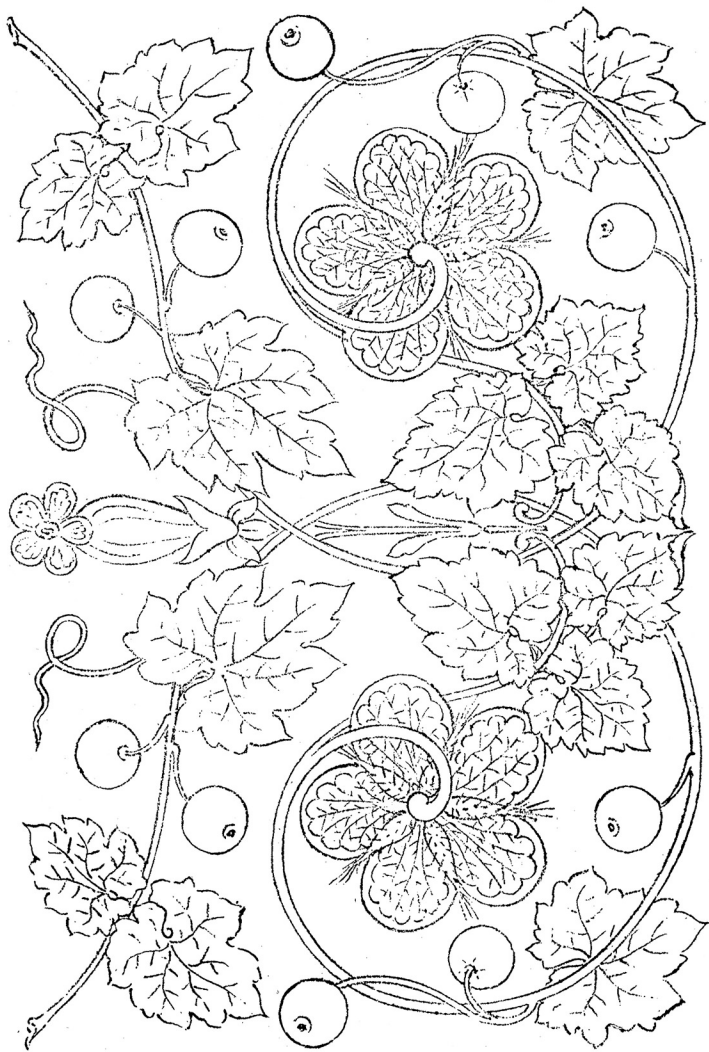

ORNAMENT BASED ON THE PLANT FORM OF AUSTRALIA.

Mild leaves. Brighton.

Designed by S. H. Roberts
MELBOURNE.

Goodenia nicholsonii
F. MUELL.

Designed by S.H. Roberts
Melbourne

*Designed by S. H. Roberts
Melbourne.*

Zehneria Microgynthera.

RUBUS MACROCARPUS

*Designed by S. H. Roberts
Melbourne*

CELASTRUS AUSTRALIS.

*Designed by S. H. Roberts.
Melbourne*

Haloragis Odontocarpa.

Designed by S.H. ROBERTS
Melbourne.

Eucalyptus odorata.

*Designed by S. H. Roberts
Melbourne*

PANAX DENDROIDES.
F. MUELLER.

Designed by S. H. ROBERTS.
McIlhenny

Mackinlaya Macroscoides
F. Muell.

Designed By S. H. Roberts
Melbourne

Cadellia Pentastylis, F. Muell.

Designed by S. H. Roberts.
Melbourne

Xanthoxia Dissecta.

Designed by S. H. ROBERTS
Melbourne.